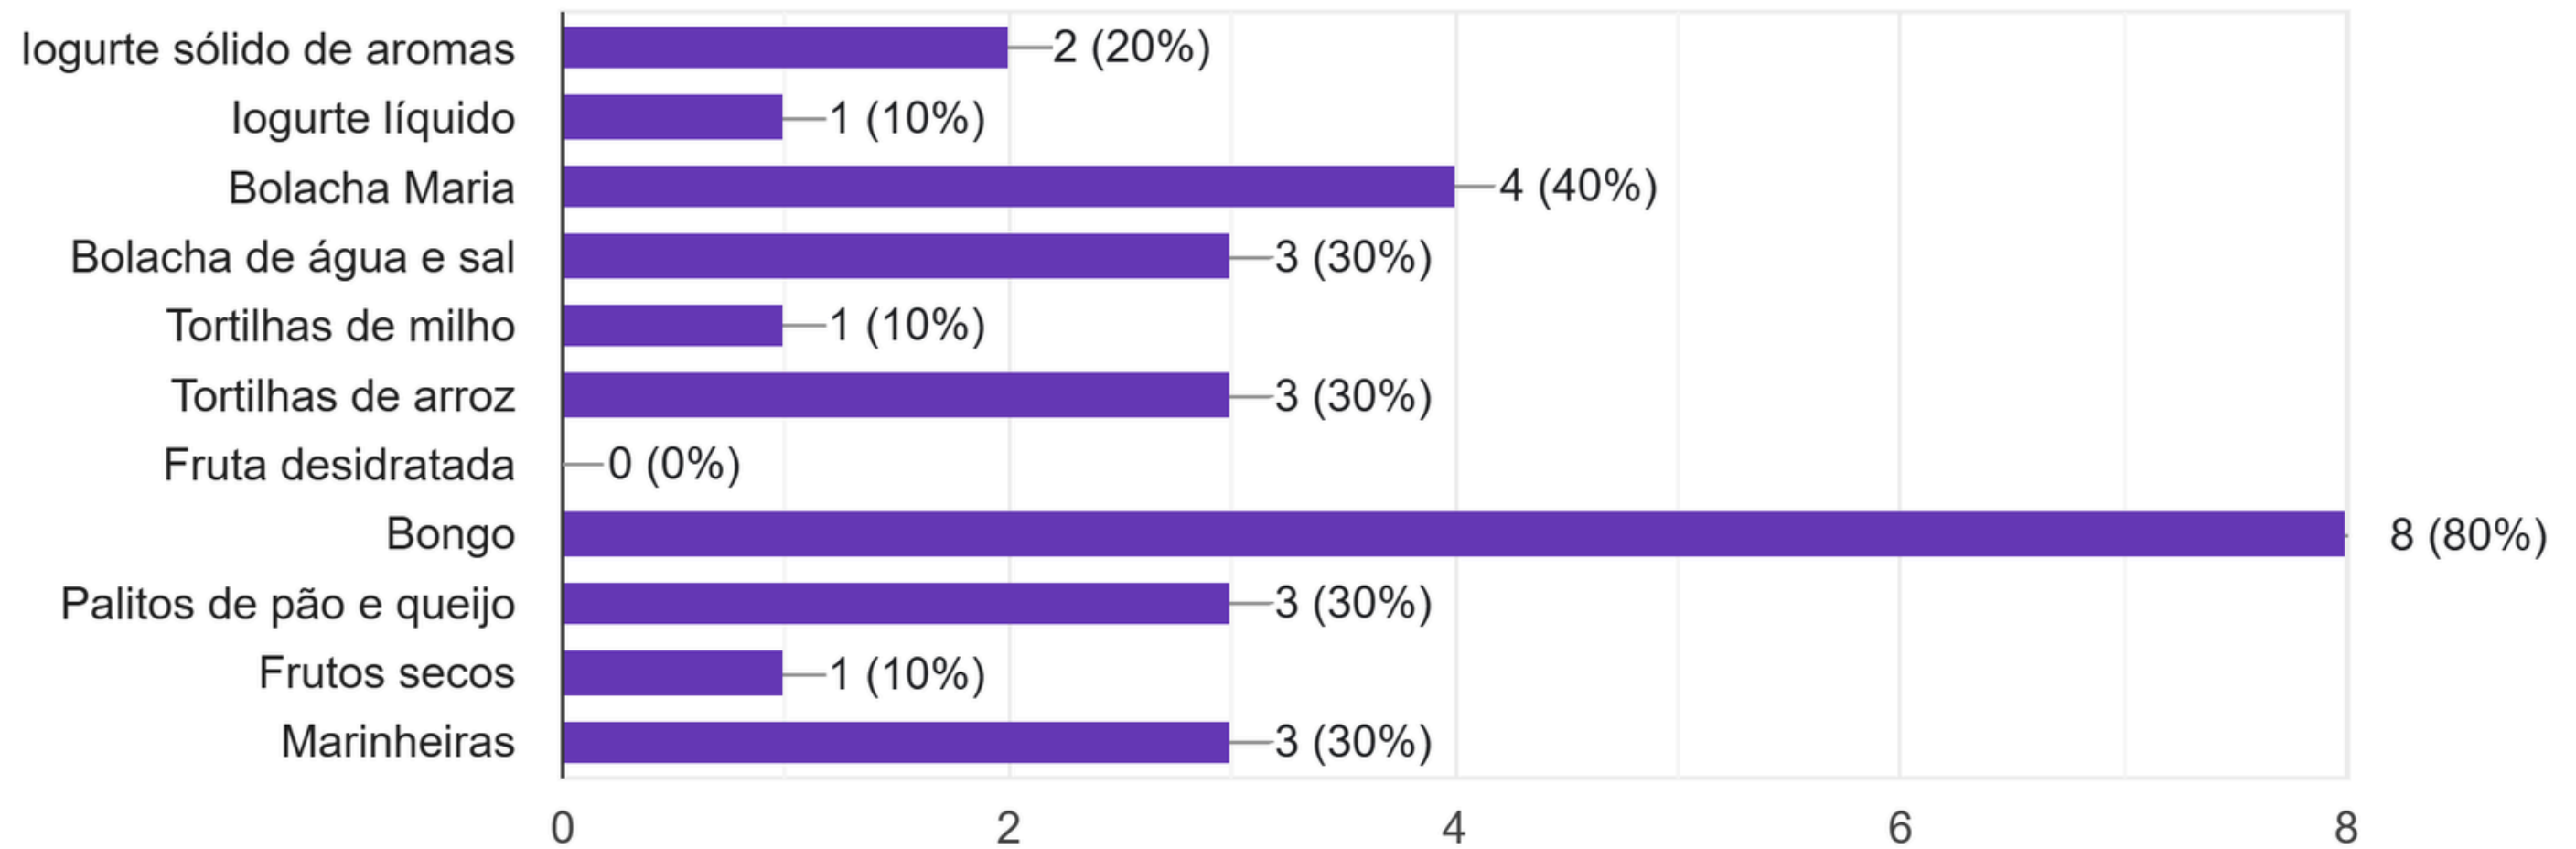

Qual/quais os alimentos que mais consumes dentro da escola?

10 respostas